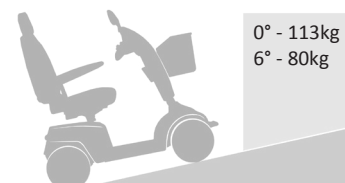

BLUE

Ask for the brand **Shoprider!**

SHOPRIDER[®]
mobility
NEW!

PORTABLE with SUSPENSION

QT8-S

BURGUNDY RED

BLUE

INTERCHANGEABLE COLOUR PANELS

shoprider.com.au

QT8-S

FEATURES

- Front and rear suspension
- Scooter pulls apart for storage and transport
- Comfortable mid back contoured seat
- Fold down adjustable steering tiller
- Straight handle with finger operated controls
- Rear wheel drive
- Electromagnetic brake
- LED headlight
- Battery power indicator
- Removable rotating / height adjustable seat
- Lift up & adjustable width arm rests
- Front bumper
- Removable shopping basket
- Interchangeable colour panels

SPECIFICATIONS

Overall: 1150mm (L) x 530mm (W) x 975mm (H)
Turning Circle: 1205mm
Speed: 6km/h
Maximum range: Up to 18km
Safe climb angle: 6°
Maximum climb angle: 6°
Motor: 0.3Hp high torque motor (2 Pole)
Batteries: 2 x 14 Amp minimum (supplied)
Charger: 2 Amp
Tyres (Solid black): Ø200 x 50mm / 8" - Front + Rear
Maximum User Weight: 113kg - on flat ground
Overall Product Weight: 46kg - with battery pack
Rear Chassis Weight: 9.5kg
Front Chassis Weight: 16.8kg
Battery Pack Weight: 10.5kg
Seat Weight: 8.3kg
Shopping Basket Weight: 0.9kg