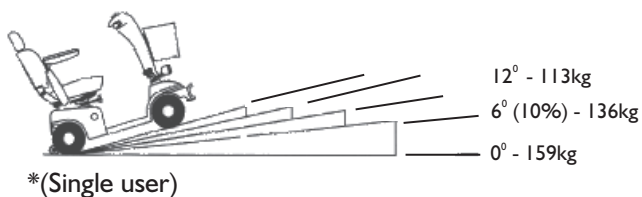

The reliability of these impressive scooters by SHOPRIDER™ is further enhanced by the rear wheel drive and electromagnetic brake

SPECIFICATIONS

	AllRounder
Length	1300mm
Width	640mm
Height	1200mm
*Safe Climbing Angle	9 Degrees
*Max Climbing Angle	12 Degrees
Maximum Load Single User*	159Kgs
Charger	8Amp
Motor Size	1.5Hp (4 pole)
Maximum Speed	10kmph
Battery Capacity (Minimum Amp)	40Amp
Maximum Range #	up to 40km
Wheel Size	330mm
Turning Radius	1440mm
Weight (with battery)	99kg

FEATURES

- Powerful 4 Pole Motor
- Large Captain's Seat
- Adjustable Steering Tiller
- Adjustable Width Arm Rests
- Sliding rotating Seat
- Fold Arm Rests
- Variable Seat height
- Front Shopping Basket
- Horn
- Led Battery Level indicator
- Front Chrome Bumper
- Front & Rear Suspension
- Front & Rear Lights
- Hazard Lights /indicators
- High / Low Speed switch
- Anti Tips Wheels

Comprehensive Warranty

Shoprider is listed and complies with the regulations of the Therapeutic Goods Association of Australia as well as the regulatory bodies and standards in America (FDA) and Europe (CE)

WARNING: Do not exceed 10kph on public roads or paths.

IMPORTANT: Always be sure to read your owner's manual thoroughly before operating your machine.

Driving range varies with the factors shown below

- (1) The weight of the occupant
- (2) Level ground & Ambient temperature
- (3) Battery condition / Type of charger
- (4) Driving Style

AllRounder

SHOPRIDER®
www.shoprider.com.au *mobility*

Your Authorised dealer

For your nearest Distributor call 1800 672 633
Or visit our Web Site at www.shoprider.com.au