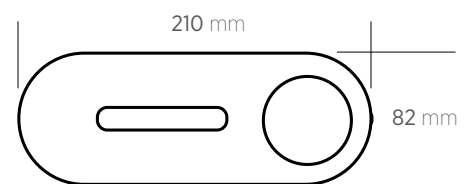

CODE BL5002

WARRANTY 1 year