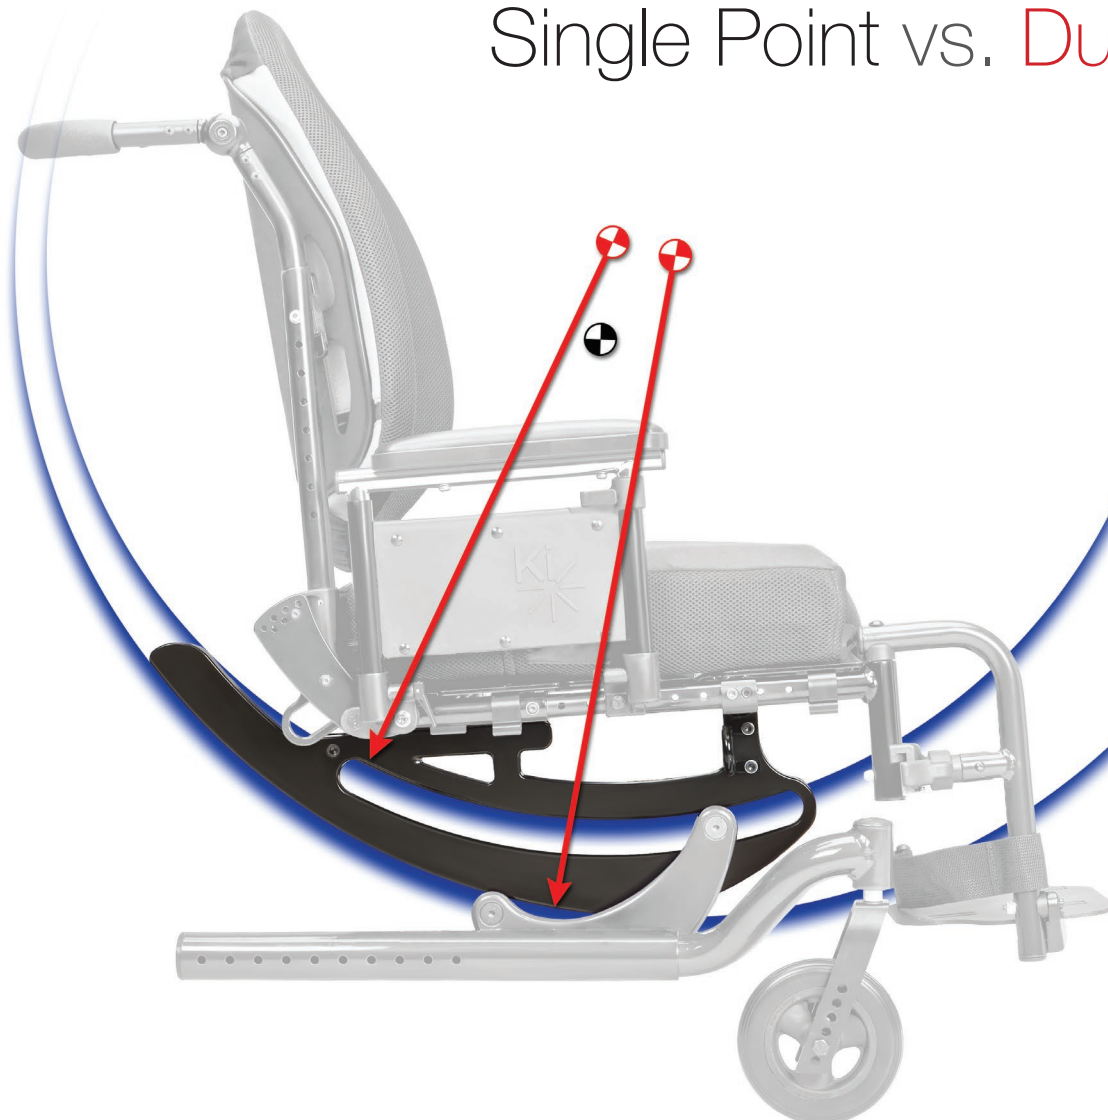

FOCUS CR

Not Just Evolutionary. Revolutionary.

Welcome to *Complex Rotation*. A system that utilizes two control paths with two different centers of rotation to minimize the problems that result from the inevitable misalignment between the center of gravity of the system and a single rotation point.

The *Focus CR* is our patent pending execution of the Science of Complex Rotation.

Single Point vs. **Dual Path**

Secure Tilt.

Within the *Focus CR* the seat frame naturally wants to settle to the middle instead of slamming forward or backward – thus putting the forces that used to work against you on your side. You can feel confident that uncontrolled tilting is a thing of the past.

Smart Tilt.

The *Focus CR* is also a smart tilt. The chair will tell you how much adjustment is needed so you have more time to focus on the other details of your day.

Ease of Adjustment. No rotation design has ever been so easy to adjust. Pull 2 bolts and you can slide the seat frame to make the CG adjustment without any disassembly. In most cases the adjustment can be done with the client in the chair. Caster adjustment is intuitive and again only requires you to pull 2 bolts.

Who Says Tilt Chairs Can't Look Good?

Employing state of the art manufacturing techniques, the *Focus CR* is an attractive minimalistic tilt. With the industry's most effective seat height possibilities you'll find it more functional too!