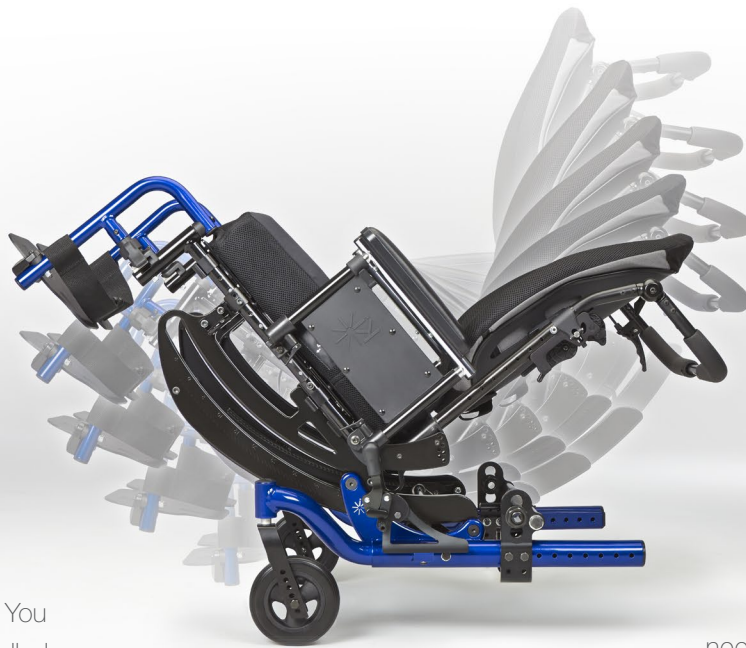

FOCUS CR

Not Just Evolutionary. Revolutionary.

Welcome to *Complex Rotation*. A system that utilizes two control paths with two different centers of rotation to minimize the problems that result from the inevitable misalignment between the center of gravity of the system and a single rotation point.

The *Focus CR* is our patent pending execution of the Science of Complex Rotation.

Single Point vs. **Dual Path**

Secure Tilt.

Within the *Focus CR* the seat frame naturally wants to settle to the middle instead of slamming forward or backward – thus putting the forces that used to work against you on your side. You can feel confident that uncontrolled tilting is a thing of the past.

Smart Tilt.

The *Focus CR* is also a smart tilt. The chair will tell you how much adjustment is needed so you have more time to focus on the other details of your day.

Ease of Adjustment. No rotation design has ever been so easy to adjust. Pull 2 bolts and you can slide the seat frame to make the CG adjustment without any disassembly. In most cases the adjustment can be done with the client in the chair. Caster adjustment is intuitive and again only requires you to pull 2 bolts.

Who Says Tilt Chairs Can't Look Good?

Employing state of the art manufacturing techniques, the *Focus CR* is an attractive minimalistic tilt. With the industry's most effective seat height possibilities you'll find it more functional too!