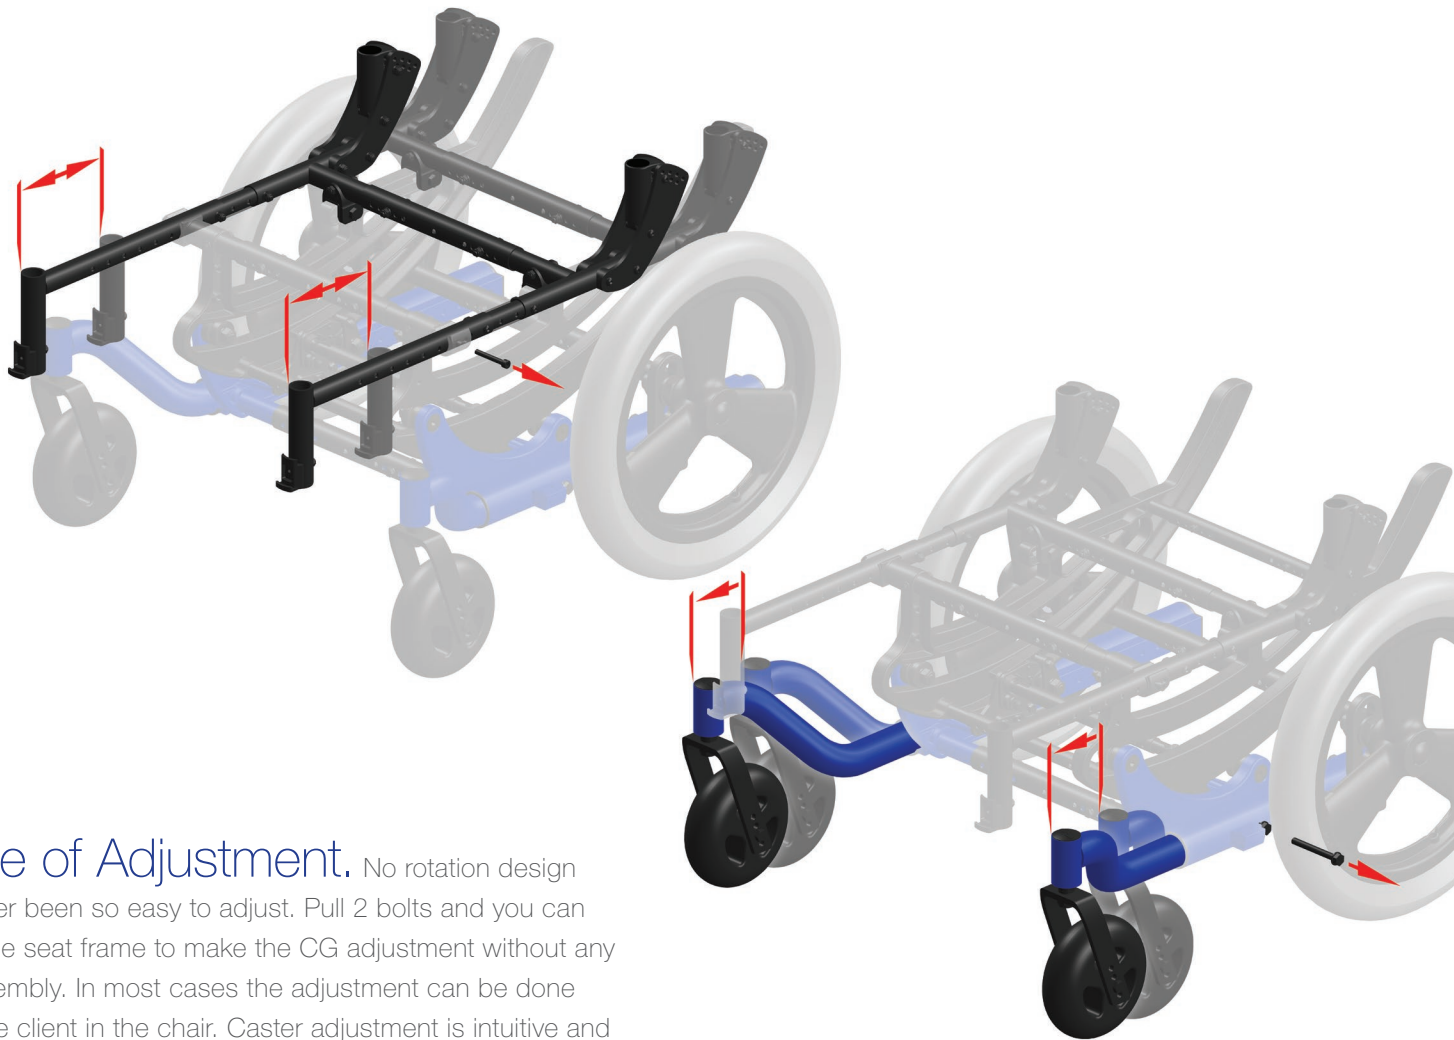

FOCUS CR

Not Just Evolutionary. Revolutionary.

Welcome to *Complex Rotation*. A system that utilizes two control paths with two different centers of rotation to minimize the problems that result from the inevitable misalignment between the center of gravity of the system and a single rotation point.

The *Focus CR* is our patent pending execution of the Science of Complex Rotation.

Single Point vs. **Dual Path**

Secure Tilt.

Within the *Focus CR* the seat frame naturally wants to settle to the middle instead of slamming forward or backward – thus putting the forces that used to work against you on your side. You can feel confident that uncontrolled tilting is a thing of the past.

Smart Tilt.

The *Focus CR* is also a smart tilt. The chair will tell you how much adjustment is needed so you have more time to focus on the other details of your day.

Ease of Adjustment. No rotation design has ever been so easy to adjust. Pull 2 bolts and you can slide the seat frame to make the CG adjustment without any disassembly. In most cases the adjustment can be done with the client in the chair. Caster adjustment is intuitive and again only requires you to pull 2 bolts.

Who Says Tilt Chairs Can't Look Good?

Employing state of the art manufacturing techniques, the *Focus CR* is an attractive minimalistic tilt. With the industry's most effective seat height possibilities you'll find it more functional too!