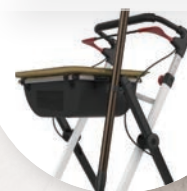

AVAILABLE COLOURS:

Red / Black

Champagne / Black

Super  
Lightweight!  
5.2kg  
Meal Tray  
Inclusive

Vogue is registered in the  
ARTG, AUST R ARTG 271255

AS/NZ Approved

Folds to  
225mm

Cane  
Holder

MODEL

- WAF705100RE | Vogue Indoor - Red/Black
- WAF705100CH | Vogue Indoor - Champagne/Black

- Luxury look and feel – Danish design, profiled tubing, moulded fittings, ergonomic handles and refined colours
- Lightweight and ergonomic design with small turning circle for excellent manoeuvrability
- No lifting & spillage – meals can be collected and brought to the desired location without the need for lifting or carrying. The tray is also removable
- Sitting down for a meal – when the user is sitting, the walker can be turned around and positioned comfortably in front of them, to enjoy their meal
- Unique folding design – the slimline design reduces the footprint when folded but allows the folded walker to stand upright on its own
- Brakes – the ergonomic ‘Soft Touch’ lockable design allows the walker to be secured in place with minimal hand pressure
- Removable storage bag – utensils and other items can be stowed securely away, ideal for transporting personal belongings around the house
- Supplied with cane holder attachment

OVERALL HEIGHT	OVERALL LENGTH	OVERALL WIDTH	FOLDED WIDTH	WHEEL SIZE	TOTAL WEIGHT	BAG S.W.L	TRAY S.W.L	S.W.L
860 - 970mm	650mm	540mm	225mm	6"	5.2kg	5kg	5kg	110kg

*(Single Hand Brake System and Adjustable Height IV Pole are not compatible with the Vogue Indoor Walker)*