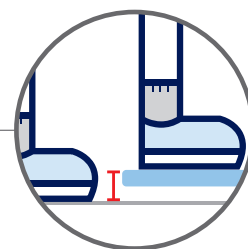

Wide Seat Entry Space