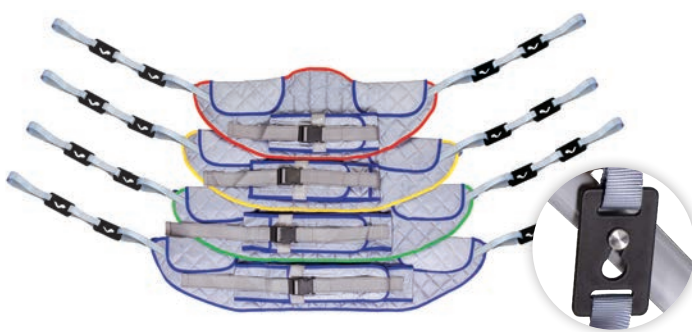

FEATURES & BENEFITS

- Wide seat entry suits a large range of body shapes
- Low footplate height makes patient entry and exit easier
- Large 100mm castors (two rear locking) have low rolling resistance and offer a smooth ride during transportation
- Narrow base improves access in tight spaces
- Height adjustable knee support ensures correct positioning for a larger patient height range
- Easy access seat pad handles provide reach-around access to carers
- Soft touch grab bar provides a comfortable patient support for improved stability and confidence during transfers
- Width adjustable legs with tapered close position allow access between and, or around chair legs

HOW TO USE

Open legs if required and lift seat pads. Ask the user to place feet on footplate and apply brakes.

Ask the user to hold the grab handle and stand up.

Swing the seat pads back into place and ask the user to sit down. Unlock brakes and commence the transfer.

SLING COMPATIBILITY

The Star Mover features clip attachment points that work with Aspire Deluxe Standing Slings.

Code	Description	Girth	Edging	S.W.L
LSS390920	Deluxe Padded Standing Sling - Polyester - Clip - Small	65-95cm	Red	200kg
LSS390925	Deluxe Padded Standing Sling - Polyester - Clip - Medium	77-110cm	Yellow	200kg
LSS390930	Deluxe Padded Standing Sling - Polyester - Clip - Large	98-135cm	Green	300kg
LSS390935	Deluxe Padded Standing Sling - Polyester - Clip - Extra Large	118-157cm	Blue	300kg