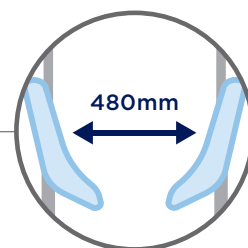

Wide Seat Entry Space

Low Footplate Height

Large Castors

2 YEAR WARRANTY

OVERALL LENGTH

OVERALL HEIGHT

OVERALL WIDTH

KNEE PAD HEIGHT

SEAT PAD HEIGHT

HEIGHT HANDLE

LEG RANGE

FOOTPLATE HEIGHT FROM FLOOR

LSS390580 Star Mover	925mm	1030mm	615mm - 900mm	205mm - 495mm	685mm - 850mm	1030mm	Min External Leg Width: 520mm Max Internal Leg Width: 740mm	60mm
	<small>*Range of motion dimensions are accurate to a +/-10mm tolerance</small>							

FEATURES & BENEFITS

- Wide seat entry suits a large range of body shapes
- Low footplate height makes patient entry and exit easier
- Large 100mm castors (two rear locking) have low rolling resistance and offer a smooth ride during transportation
- Narrow base improves access in tight spaces
- Height adjustable knee support ensures correct positioning for a larger patient height range
- Easy access seat pad handles provide reach-around access to carers
- Soft touch grab bar provides a comfortable patient support for improved stability and confidence during transfers
- Width adjustable legs with tapered close position allow access between and, or around chair legs