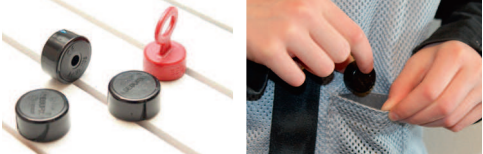

Extra small and extra large are available on special orders.

**The fixation belts are NOT seat belts.
Always use the vehicle's original seat belt
together with the fixation belt.**

All belts are **CE** approved

MAGNET LOCK / REMOVAL KEY

Magnet Lock without key	130041
Removal key	130042

BUS BELT

Small	5-8 year	110-130 cm	150030
Medium	8-12 year	130-150 cm	150031
Large	12-16 year	150-170 cm	150032

Extra small and extra large are available on special orders.

The ideal belt for institutional transport.

FIVE POINT BELT

One size	150037
----------	--------

Very flexible adjustment.

MAGNET CLASP BELT

5-11 year	110-150 cm	150036B
12 year <	150-180 cm	150036V

The belt can be fully opened and is therefore very useful for persons with rigidity in the body.