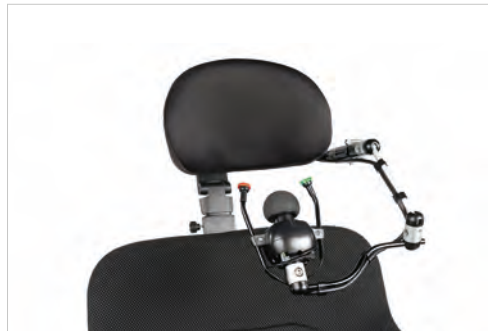

If driving with a traditional joystick is not the best option, alternative drive controls allow you to fully experience your chair's driving capabilities and benefits.

SWITCH-IT

INNOVATIVE CONTROLS

Conveniently access your 5 programmable positions with the Ctrl+5 – a perfect combination with Memory Seating (Memory Seating with SEDEO ERGO and SEDEO ERGO UP only). It allows you to go straight to the function you need at the touch of a button.