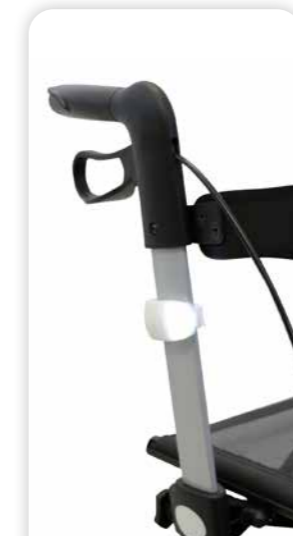

Night Light - LED Lamp
WAA695630