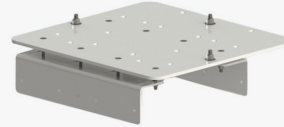

Wood Deck Anchor

For access to CADs, Revit drawings and more visit our Partner Login page on our website and become an Aqua Creek partner.

OPTIONS / ACCESSORIES

- Anchors for concrete or wood deck applications
- Cycle attachment to convert your lift into an aquatic bike
- Cover to protect your investment from the elements*
- Headrest for comfortable head support
- Powder coat and accent color options to match almost any decor
- Solar charging station to conserve energy
- Upper chest strap for added upper body support

* Color and material options available