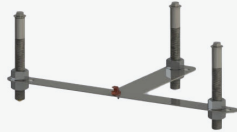

SPA LIFT ULTRA 51

APPLICATIONS

This lift works on raised pools and spas. To see if the Spa Lift Ultra works on your pool, visit our website and download the application guide, or contact our friendly sales team. This lift can be anchored to pool decks made of concrete and wood. Choose the appropriate anchor for your needs. Anchors sold separately.

Concrete Anchor